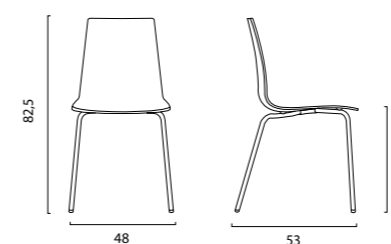

# Candy Mat

Sedia in polipropilene  
Polypropylene chair

**SEDIA CANDY MAT IN POLIPROPILENE.**  
Gambe in acciaio cromato d. 18x2 mm. Articolo da montare.  
POLYPROPYLENE CANDY MAT CHAIR.  
Chromed steel (d. 18x2 mm.) chair. Ready to assemble.

## DIMENSIONI | DIMENSIONS (cm)

## LOGISTICA | LOGISTIC

		PESO   WEIGHT (kg)
PZ. CARTONE   PCS. BOX	4	5,0
CARTONI PALLET   CARTON BOXES PALLET	16	
DIM. CARTONE   BOX SIZE (cm)	59 x 55,5 x 50 h	
PZ. PALLET   PCS. PALLET	64	
MISURE PALLET   PALLET DIM. (cm)	120 x 112 x 215 h	
PZ. BILICO   PCS. TRUCK	1.536	
PZ. 40' CTR   PCS. 40' CTN	1.280	