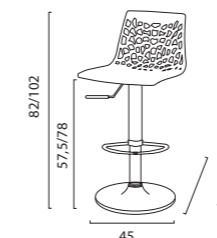

# Spider

Sgabello base a gas | Barstool gas lift system

**SGABELLO SPIDER BAR ELEVABILE** con seduta in policarbonato o HIGHMOPP® e base cromata.  
**Sistema di elevazione a gas. Articolo da montare.**  
 ADJUSTABLE SPIDER BARSTOOL with polycarbonate HIGHMOPP® seat & chrome plated base.  
 Gas lift system. Ready to assemble.

## COLORI | COLORS

| COLORI   COLORS   | COD.   ITEM COD. | COD. EAN   EAN COD. | COLORI   COLORS   | COD.   ITEM COD. | COD. EAN   EAN COD. |
|---|------------------|---------------------|---|------------------|---------------------|
| <b>POLICARBONATO TRASPARENTE</b><br>CRISTAL CLEAR         | S2800TR          | 8.005.465.941.297   | <b>HIGHMOPP® VERDE ANICE LUCIDO</b><br>SOLID GLOSSY ANISE GREEN | S2800VA          | 8.005.465.967.211   |
| <b>HIGHMOPP® BORDEAUX LUCIDO</b><br>SOLID GLOSSY BORDEAUX | S2800BD          | 8.005.465.941.303   | <b>HIGHMOPP® MOKA LUCIDO</b><br>SOLID GLOSSY MOKA               | S2800MK          | 8.005.465.967.181   |
| <b>HIGHMOPP® BIANCO LUCIDO</b><br>SOLID GLOSSY WHITE      | S2800B           | 8.005.465.941.310   | <b>HIGHMOPP® BLU AVIO LUCIDO</b><br>SOLID GLOSSY AVIO BLUE      | S2800BA          | 8.005.465.967.198   |
| <b>HIGHMOPP® NERO LUCIDO</b><br>SOLID GLOSSY BLACK        | S2800N           | 8.005.465.941.327   | <b>HIGHMOPP® GIALLO LUCIDO</b><br>SOLID GLOSSY YELLOW           | S2800GB          | 8.005.465.967.204   |
| <b>HIGHMOPP® JUTA LUCIDO</b><br>SOLID GLOSSY JUTE         | S2800J           | 8.005.465.966.870   | <b>HIGHMOPP® GRIGIO PERLA LUCIDO</b><br>SOLID GLOSSY PEARL GREY | S2800GP          | 8.005.465.967.174   |

## DIMENSIONI | DIMENSIONS (cm)