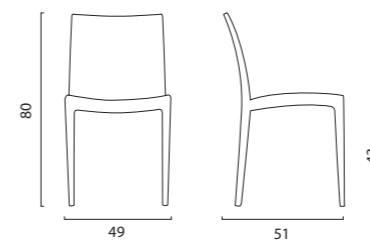

# Firenze

Sedia polipropilene  
Polypropylene chair

## DIMENSIONI | DIMENSIONS (cm)

## LOGISTICA | LOGISTIC

		<b>PESO   WEIGHT (kg)</b>
<b>PZ. PALLET</b>   PCS. PALLET	<b>24</b>	<b>3,6</b>
<b>MISURE PALLET</b>   PALLET DIM. (cm)	<b>91 x 48 x 224 h</b>	
<b>PZ. BILICO</b>   PCS. TRUCK	<b>1.920</b>	
<b>PZ. 40' CTR</b>   PCS. 40' CTN	<b>1.440</b>	